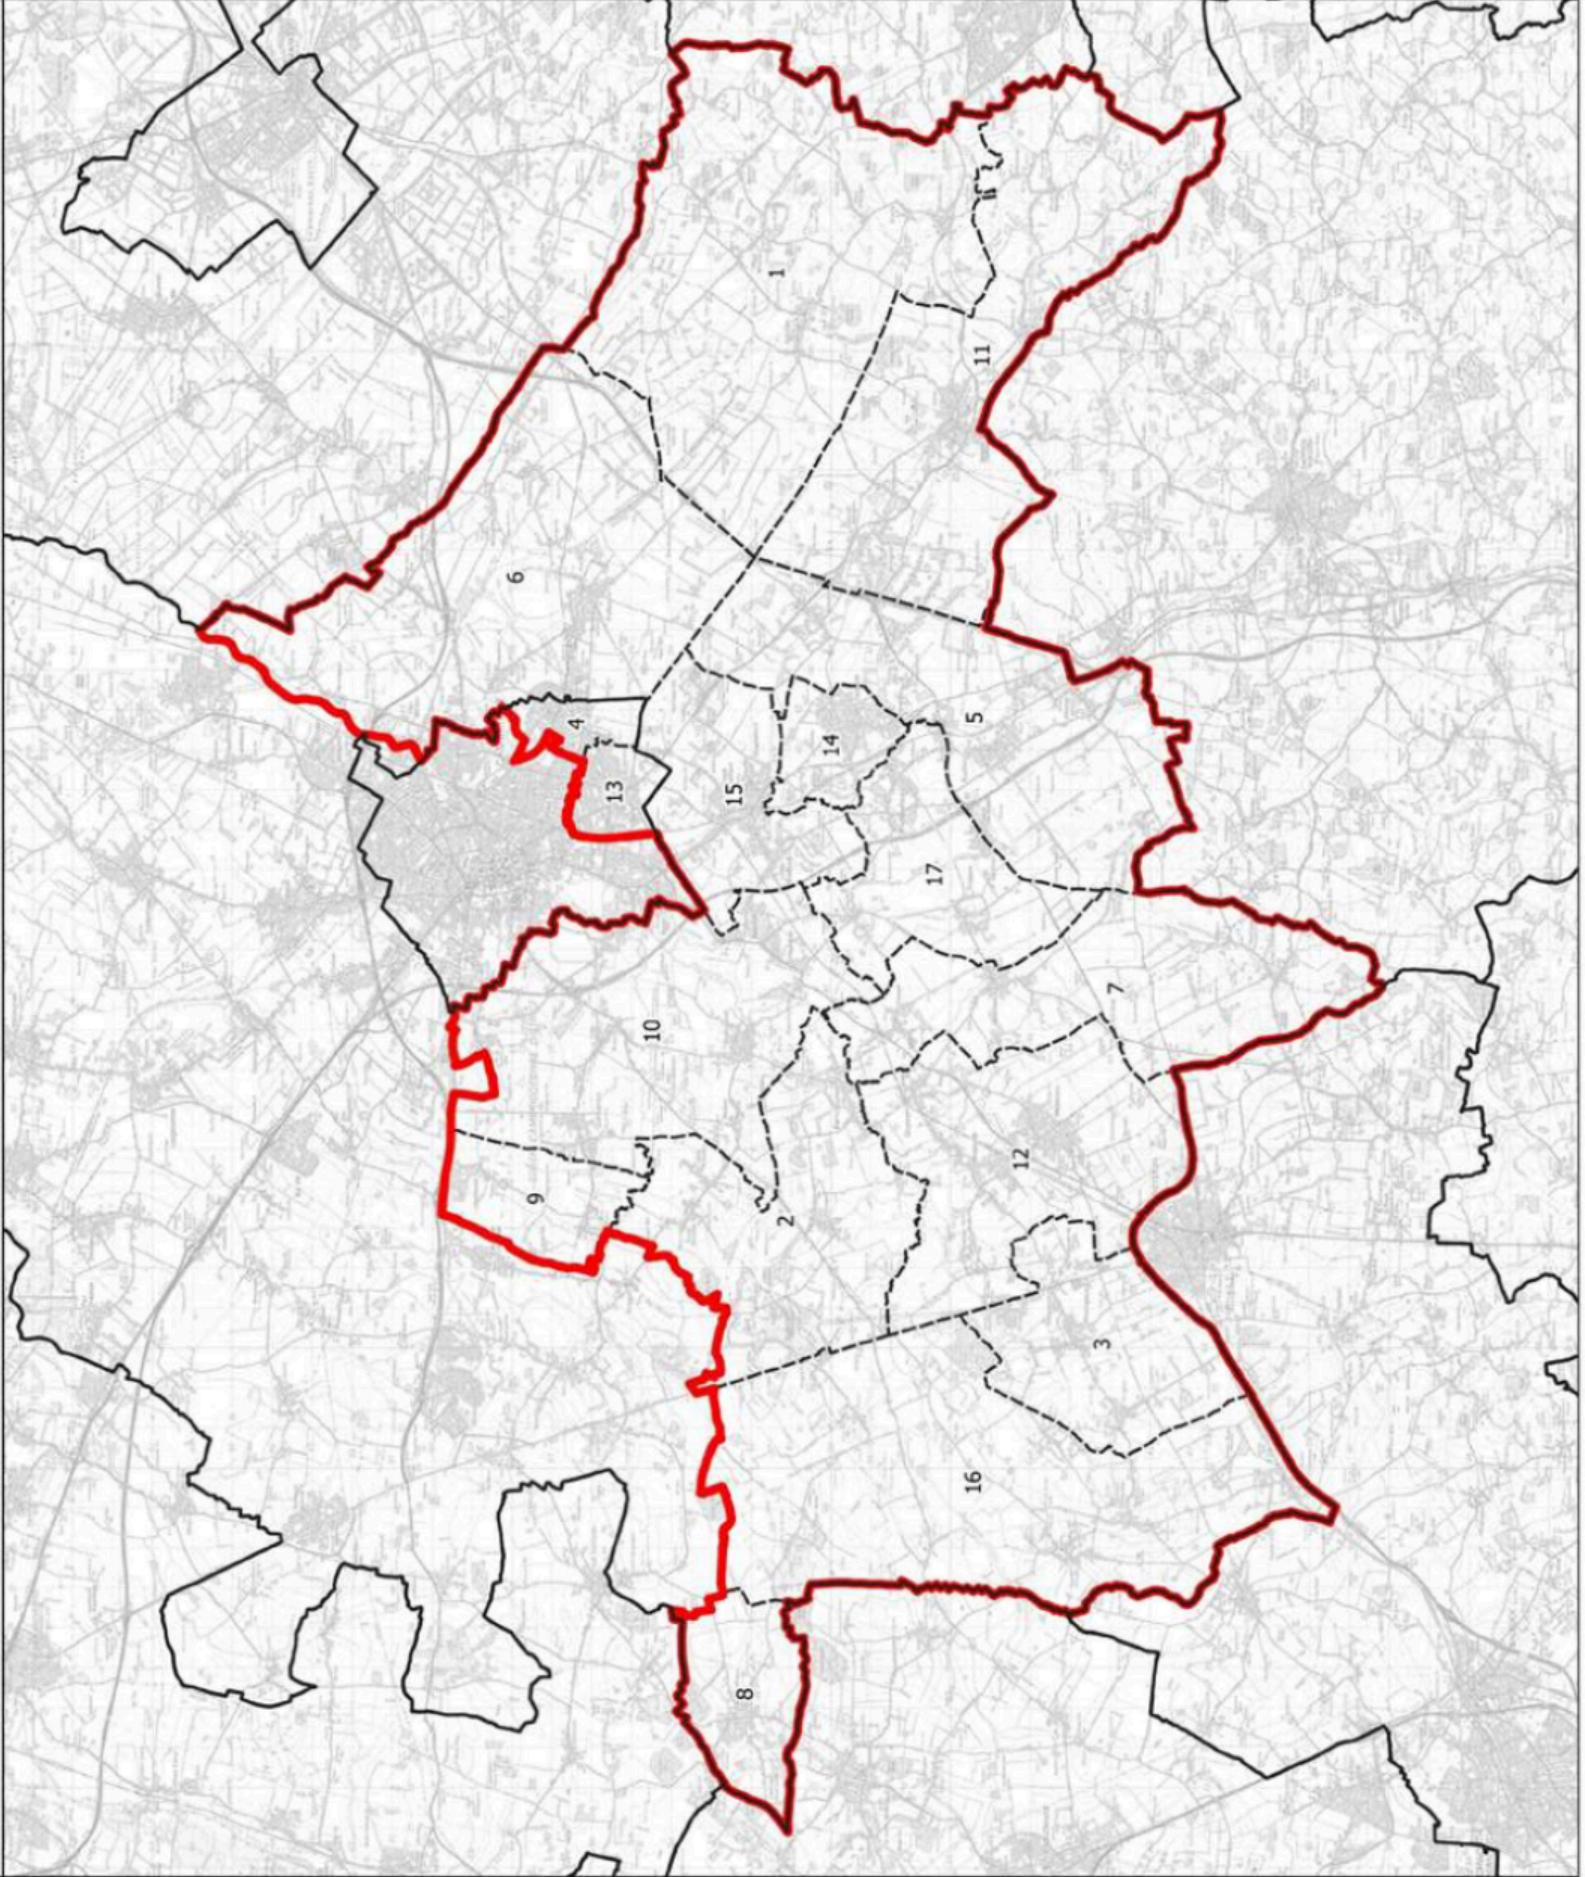

Boundary Commission for England - Initial Proposals for the Eastern Region

South Cambridgeshire County Constituency - Electorate 75,484

Wards:

- 1 Balsham
- 2 Barrington
- 3 Bassingbourn
- 4 Cherry Hinton
- 5 Duxford
- 6 Fen Ditton & Fulbourn
- 7 Foxton
- 8 Gamlingay
- 9 Hardwick
- 10 Harston & Comberton
- 11 Linton
- 12 Melbourn
- 13 Queen Edith's
- 14 Sawston
- 15 Shelford
- 16 The Mordens
- 17 Whittlesford

- Constituency
- Local Authorities
- Wards